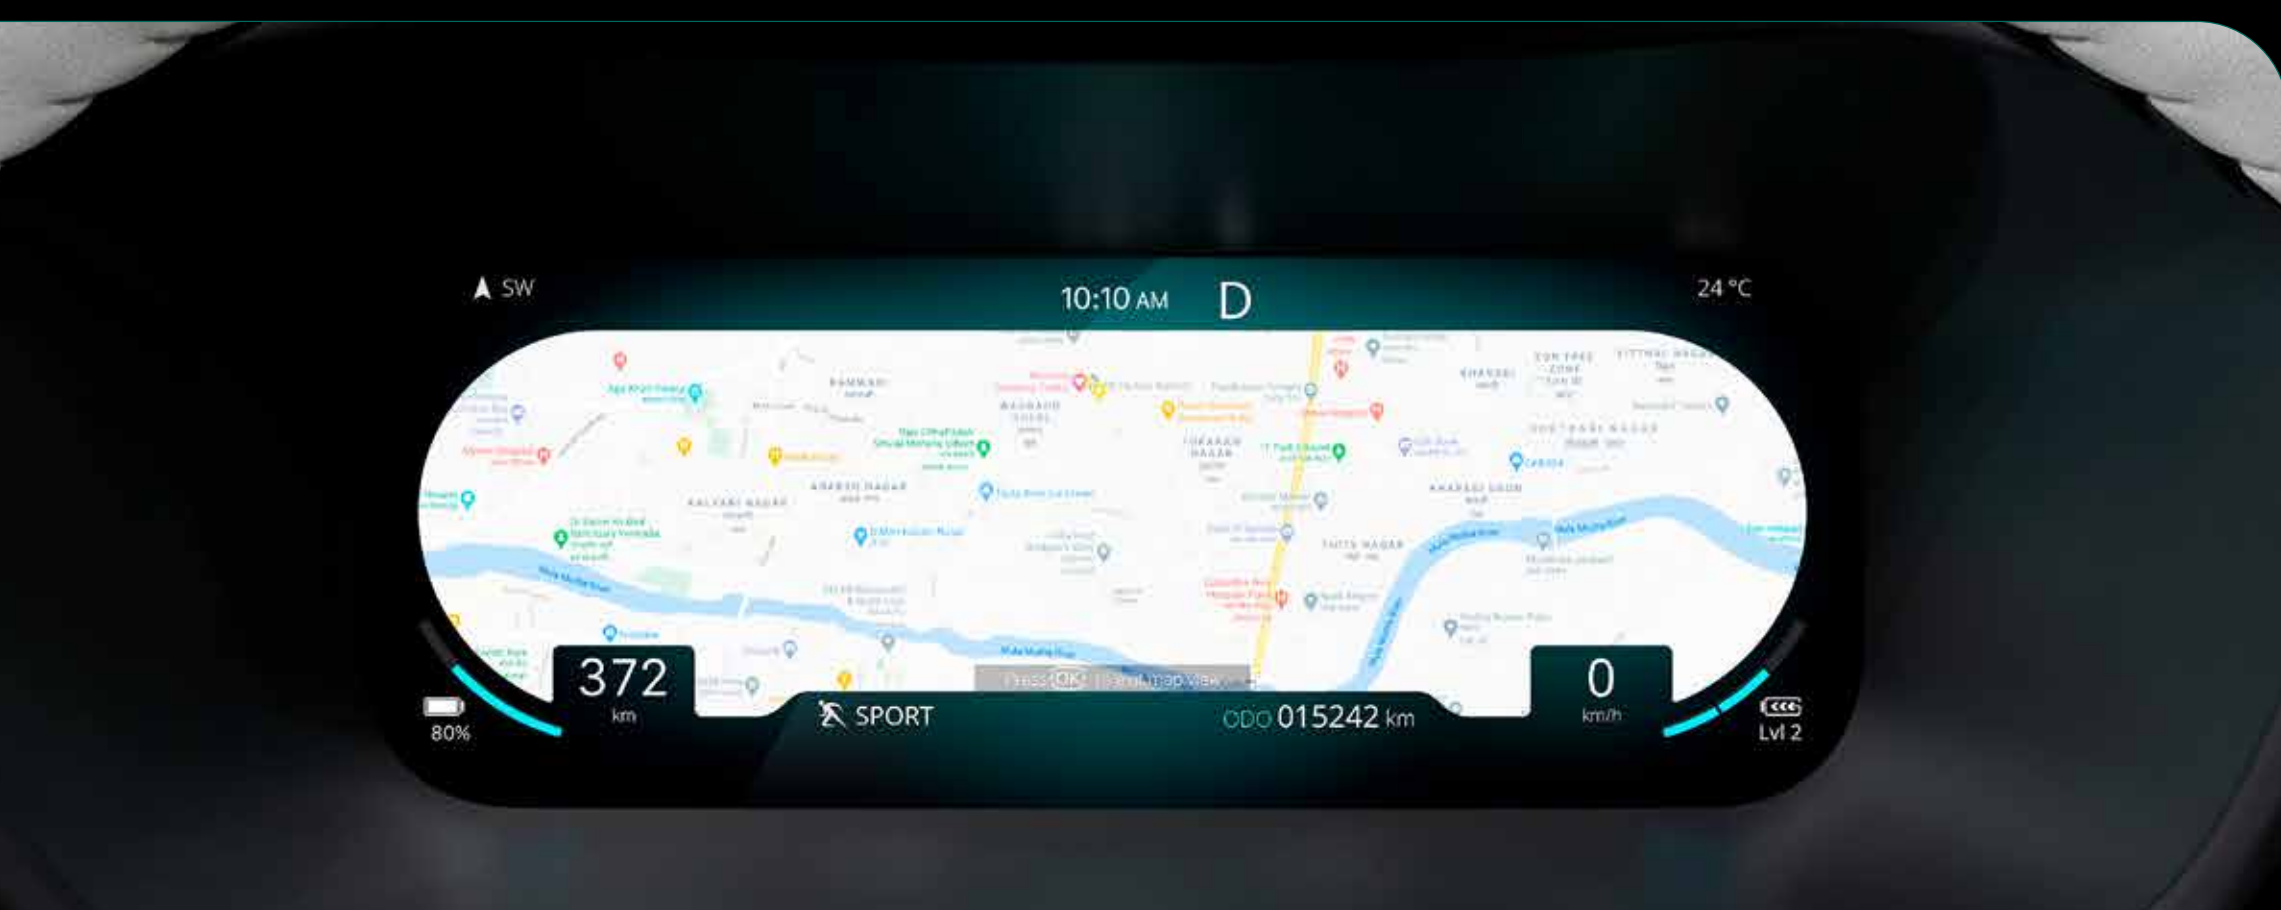

kids sleeping in back

Stay entertained without disturbing the kids.

digital cockpit

High-definition fully reconfigurable instrument cluster.

Multi-dial view in cluster.

Embedded maps for a safe, intuitive and enriched driving experience.