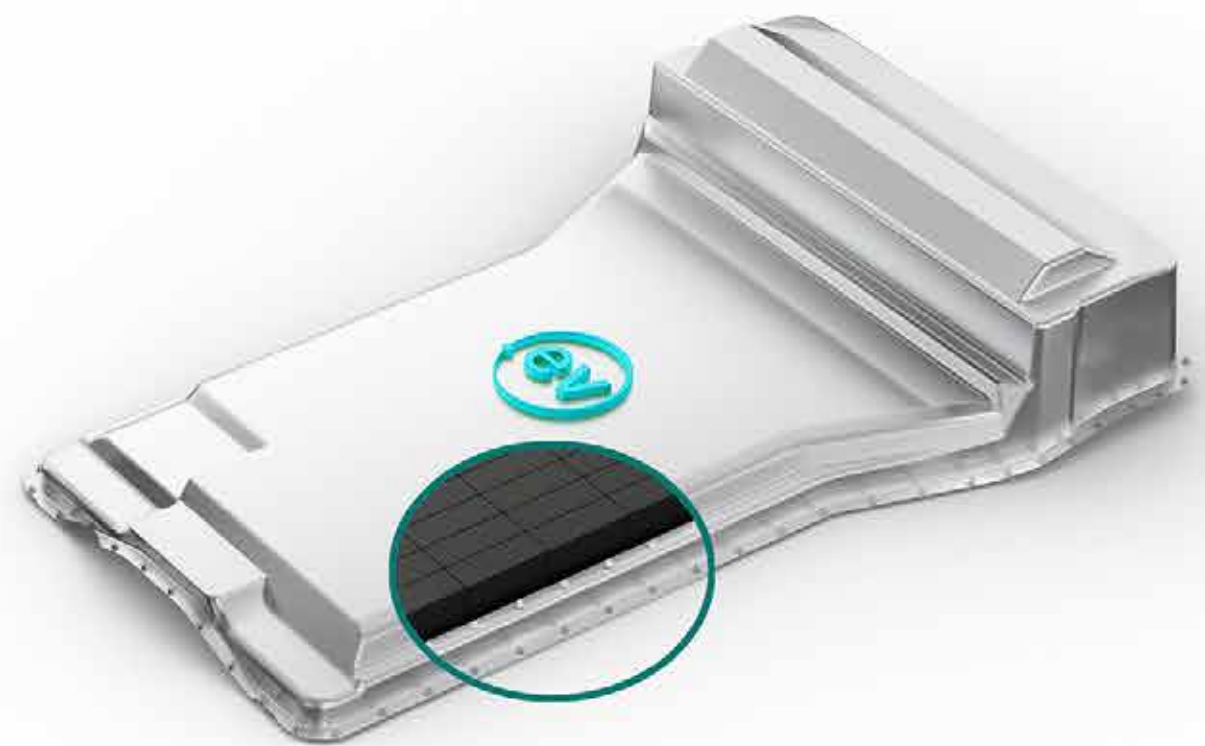

liquid cooled battery pack

Long lasting battery, ideally suited for Indian driving conditions.

for illustration purposes only