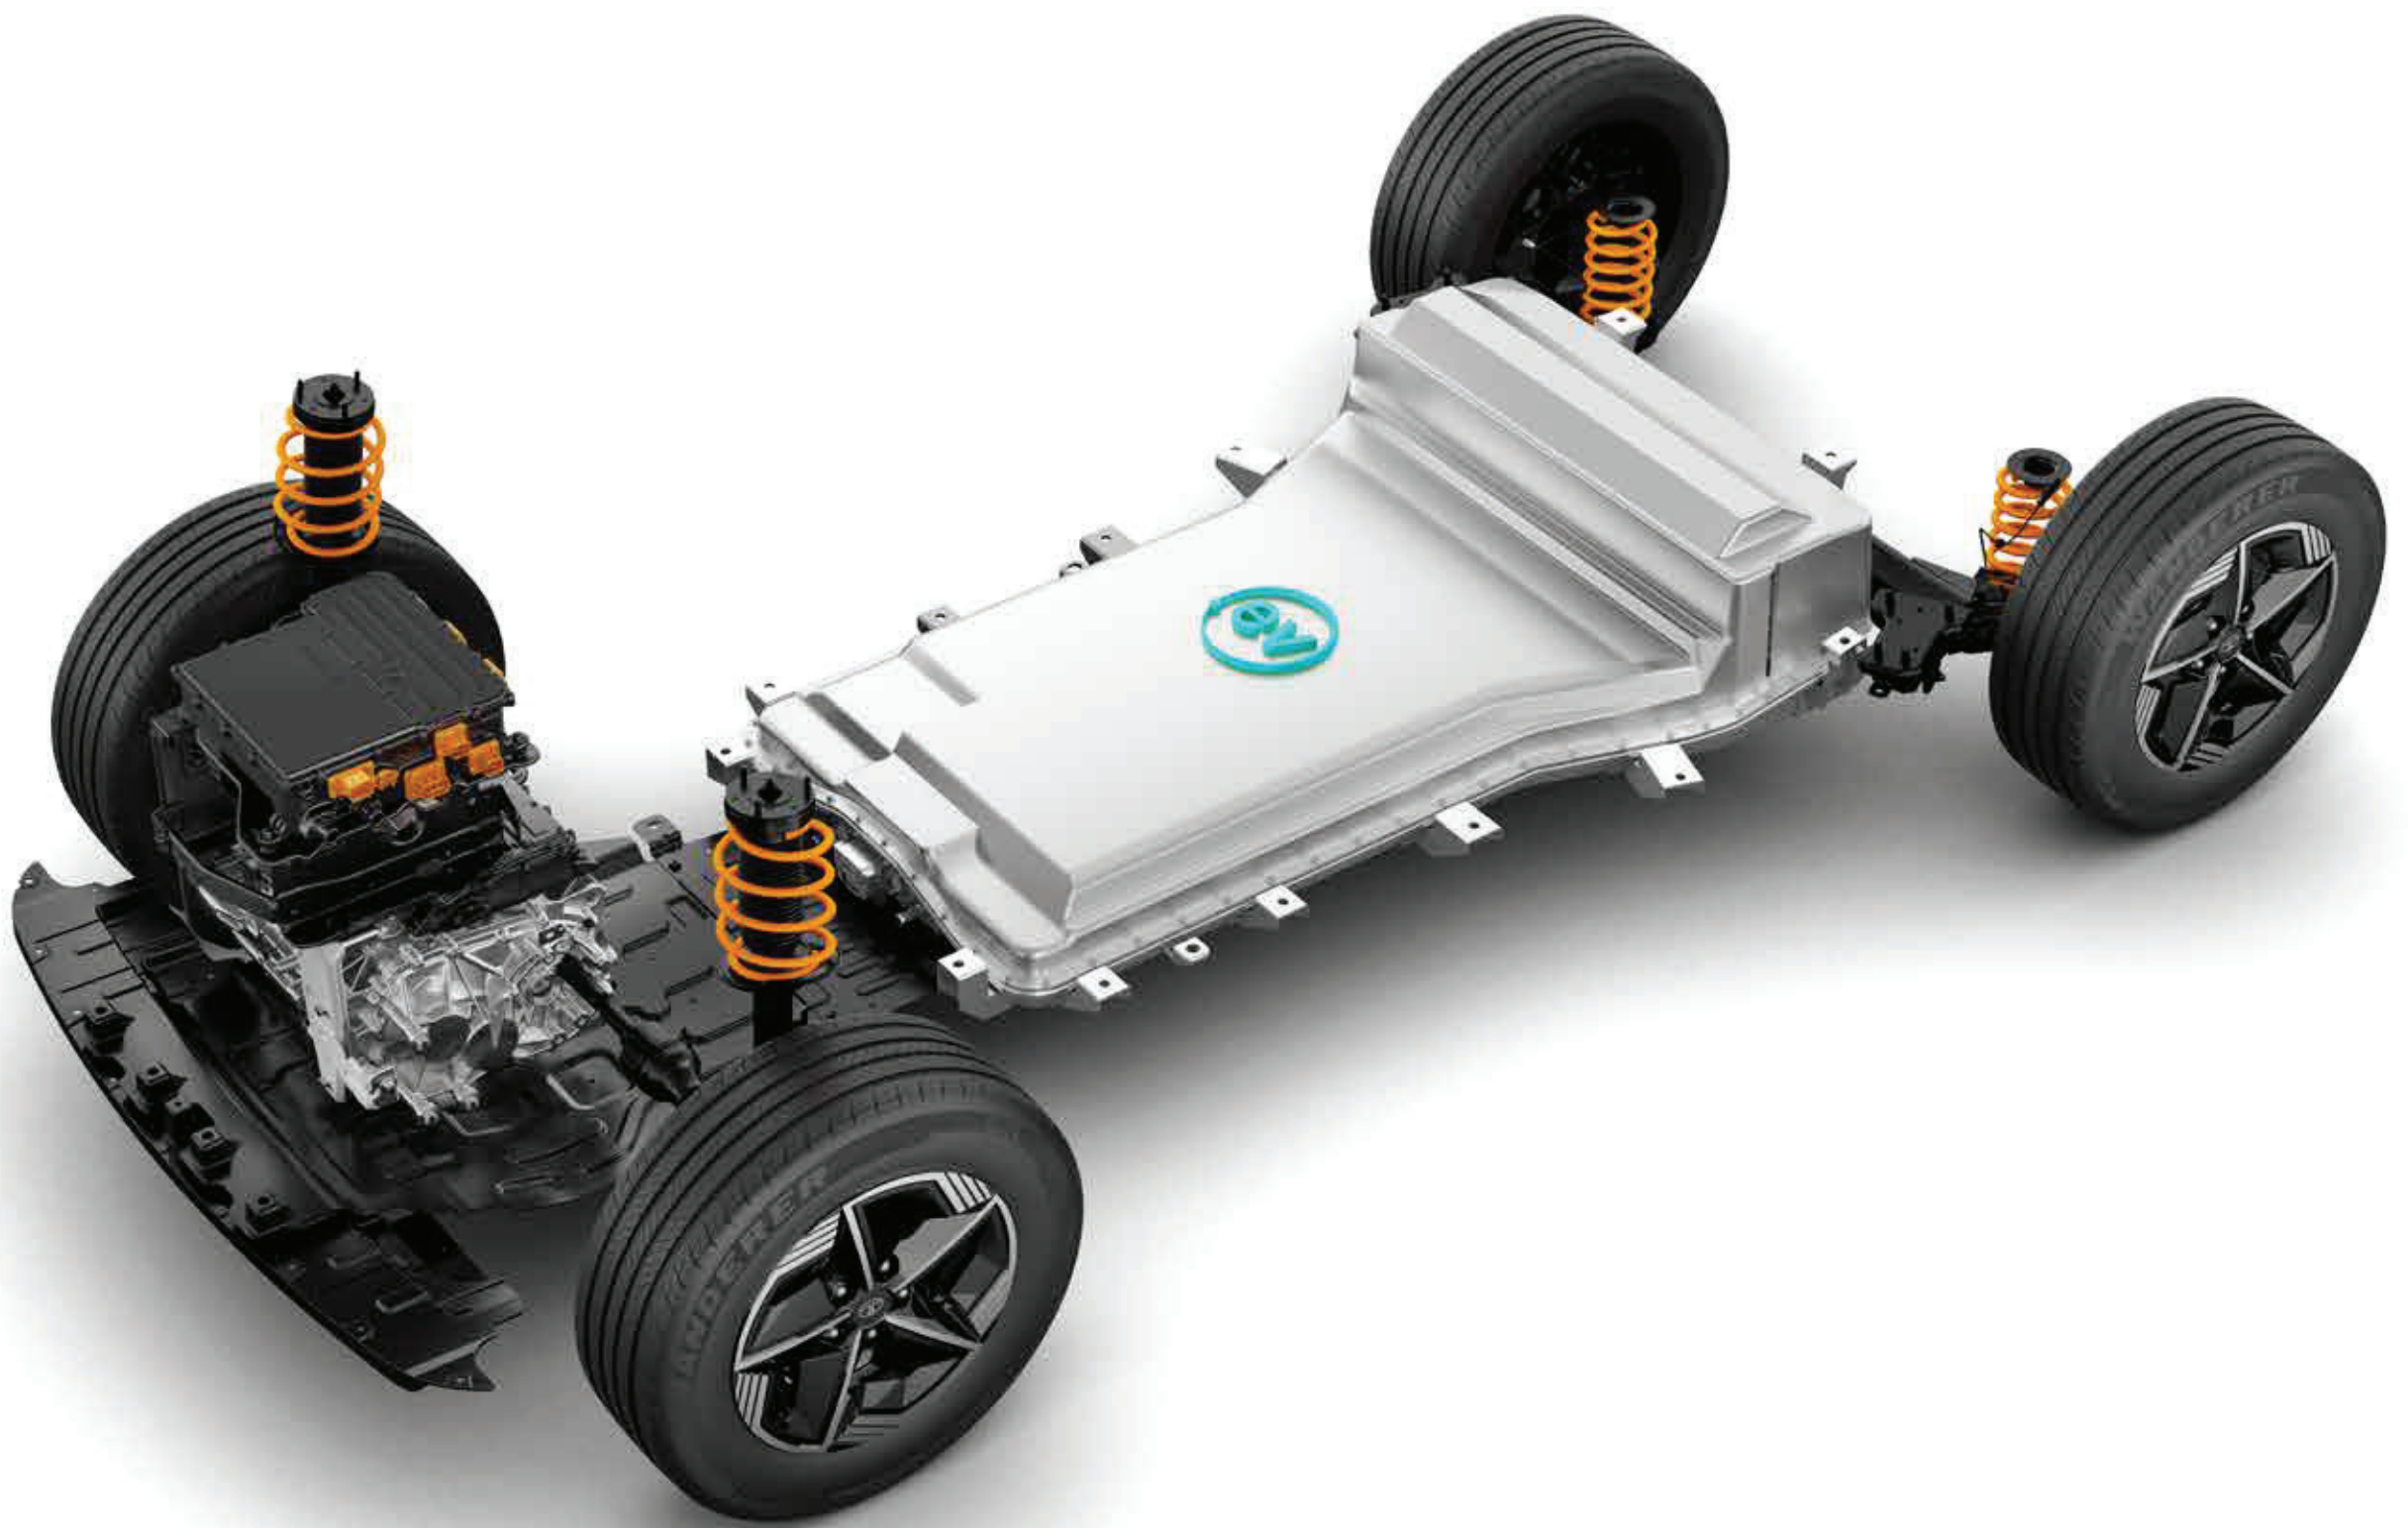

cooled glove box

For those who like to keep things chill.

USB type C (45W)

Fast charge your gadgets on-the-go.

game — changing performance

Elevate your drives with
gamechanging performance.

paddle shifters

Enjoy intuitive on-the-go energy regen.

multi drive modes - eco, city & sport

Whatever your driving style, we've got you covered.

Nexon.ev — architecture

range

Say yes to long drives! 350- 375[#] km in a single charge.

power output of 106 kW

Unleash the power of electric.